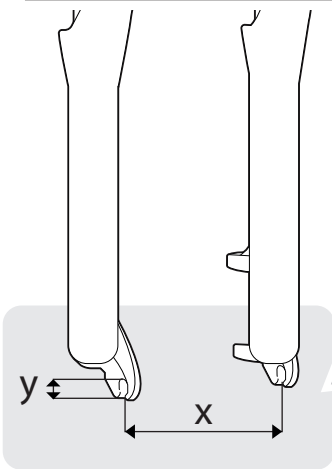

OPTIONAL KIT

The optional kit includes five distinct components, each shown with a callout number from 17 to 21. These components are primarily cylindrical end caps and mounting hardware designed to provide alternative finishes or mounting options for the fixture.

N		Q
1		1
11		6

N		Q
5		3
9		6
10		6
14		1

N.		Q.
16	 Ø9x100mm Ø0.3X4"	6

N.	OPTIONAL KIT	Q.
17	 Ø20x110mm Ø0.8X4.3"	2
18	 Ø15x100mm Ø0.6X4"	2
19	 Ø15x150mm Ø0.6X6"	2
20	 Ø12x100mm Ø0.5X4"	2
21	 Ø15x110mm Ø0.6X4.3"	2