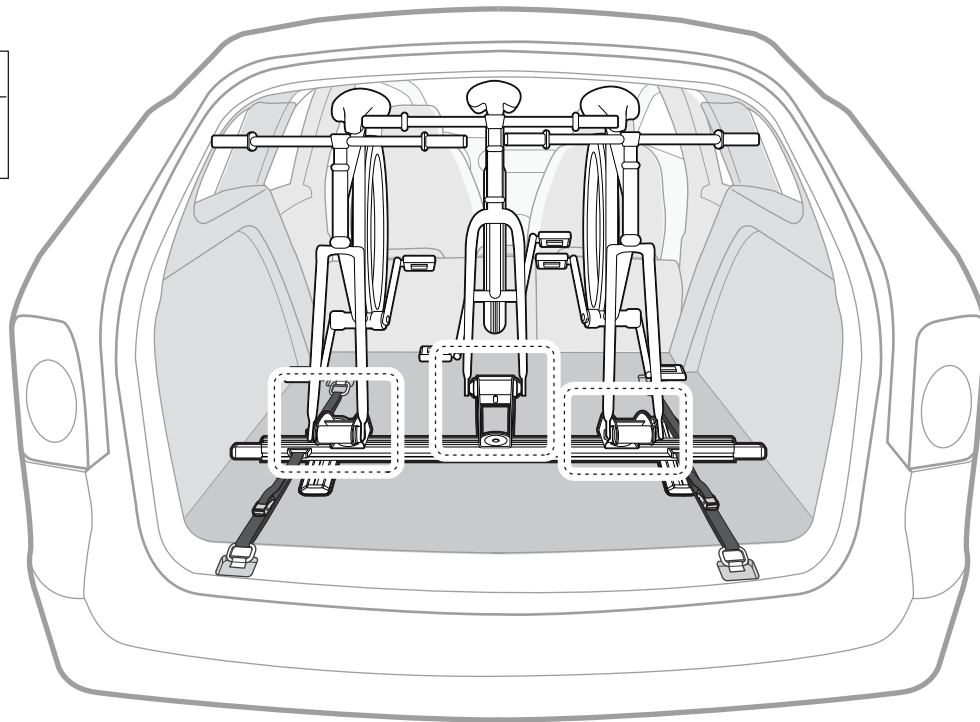

N		Q
15		3

OPTIONAL

BORSA PORTARUOTA

Art.000091900000