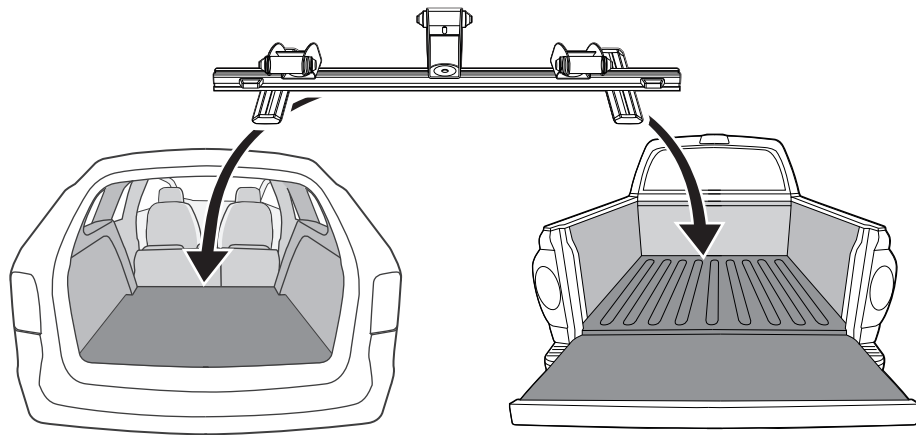

N		Q
9	M6x10	4
10	ø6x12	4
14	4mm - 0.1"	1
A		2