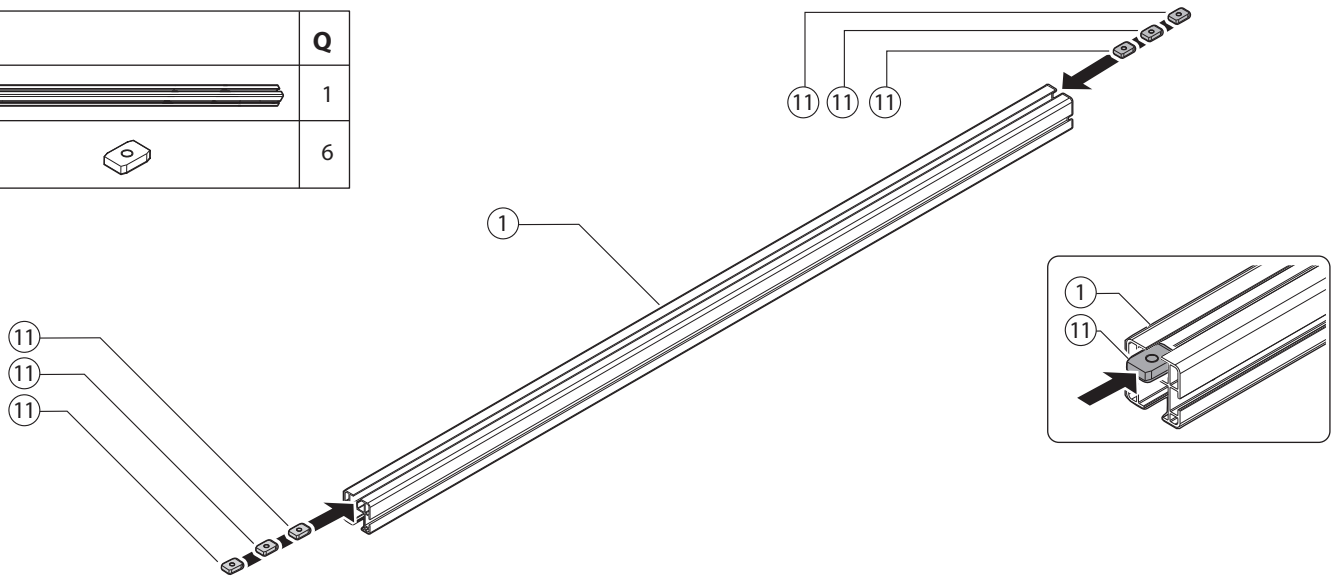

N		Q
1		1
11		6

N		Q
5		3
9		6
10		6
14		1

N.		Q.
16	Ø9x100mm Ø0.3X4"	6

N.	OPTIONAL KIT	Q.
17	Ø20x110mm Ø0.8X4.3"	2
18	Ø15x100mm Ø0.6X4"	2
19	Ø15x150mm Ø0.6X6"	2
20	Ø12x100mm Ø0.5X4"	2
21	Ø15x110mm Ø0.6X4.3"	2