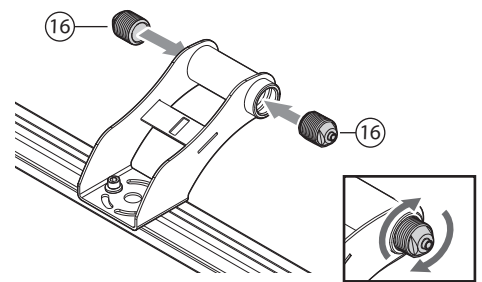

OPTIONAL KIT

The optional kit includes five distinct components, each shown with a callout number from 17 to 21. These components are primarily cylindrical end caps and mounting hardware designed to provide alternative finishes or mounting options for the fixture.

N		Q
1		1
11		6

N		Q
5		3
9		6
10		6
14		1

N.		Q.
16	 Ø9x100mm Ø0.3X4"	6

N.	OPTIONAL KIT	Q.
17	 Ø20x110mm Ø0.8X4.3"	2
18	 Ø15x100mm Ø0.6X4"	2
19	 Ø15x150mm Ø0.6X6"	2
20	 Ø12x100mm Ø0.5X4"	2
21	 Ø15x110mm Ø0.6X4.3"	2