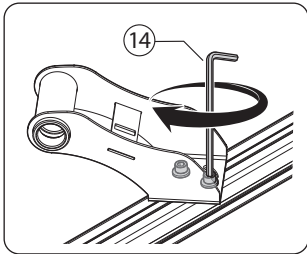

OPTIONAL KIT

The optional kit includes five distinct components, each shown with a callout number from 17 to 21. These components are primarily cylindrical end caps and mounting hardware designed to provide alternative finishes or mounting options for the fixture.

N		Q
1		1
11		6

N		Q
5		3
9		6
10		6
14		1

N.		Q.
16	 Ø9x100mm Ø0.3X4"	6

N.	OPTIONAL KIT	Q.
17	 Ø20x110mm Ø0.8X4.3"	2
18	 Ø15x100mm Ø0.6X4"	2
19	 Ø15x150mm Ø0.6X6"	2
20	 Ø12x100mm Ø0.5X4"	2
21	 Ø15x110mm Ø0.6X4.3"	2