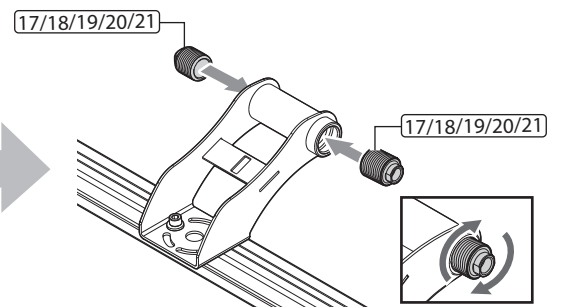

OPTIONAL KIT

The optional kit includes five distinct components, each shown with a callout number from 17 to 21. These components are primarily cylindrical end caps and mounting hardware designed to provide alternative finishes or mounting options for the fixture.

N		Q
1		1
11		6

N		Q
5		3
9		6
10		6
14		1

N.		Q.
16	 Ø9x100mm Ø0.3X4"	6

N.	OPTIONAL KIT	Q.
17	 Ø20x110mm Ø0.8X4.3"	2
18	 Ø15x100mm Ø0.6X4"	2
19	 Ø15x150mm Ø0.6X6"	2
20	 Ø12x100mm Ø0.5X4"	2
21	 Ø15x110mm Ø0.6X4.3"	2

N		Q
11		4

N		Q
9	 M6x10	4
10	 $\varnothing 6 \times 12$	4
12		4
14	 4mm - 0.1"	1

N		Q
8		2
11		4

N		Q
9	 M6x10	4
10	 ø6x12	4
14	 4mm - 0.1"	1

N		Q
3		2
4	 4,8x22	2

N		Q
6		1
7		2
11		2

N		Q
9	 M6x10	4
10	 ø6x12	4
14	 4mm - 0.1"	1
A		2