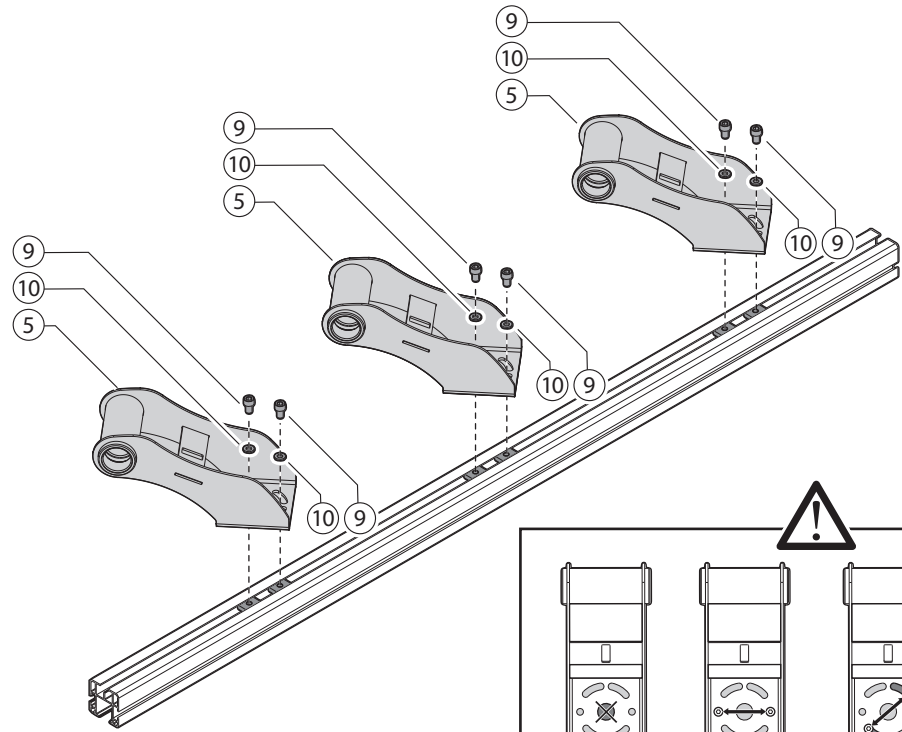

OPTIONAL KIT

The optional kit includes five distinct components, each shown with a callout number from 17 to 21. These components are primarily cylindrical end caps and mounting hardware designed to provide alternative finishes or mounting options for the fixture.

N		Q
1		1
11		6

N		Q
5		3
9		6
10		6
14		1

N.		Q.
16	 Ø9x100mm Ø0.3X4"	6

N.	OPTIONAL KIT	Q.
17	 Ø20x110mm Ø0.8X4.3"	2
18	 Ø15x100mm Ø0.6X4"	2
19	 Ø15x150mm Ø0.6X6"	2
20	 Ø12x100mm Ø0.5X4"	2
21	 Ø15x110mm Ø0.6X4.3"	2