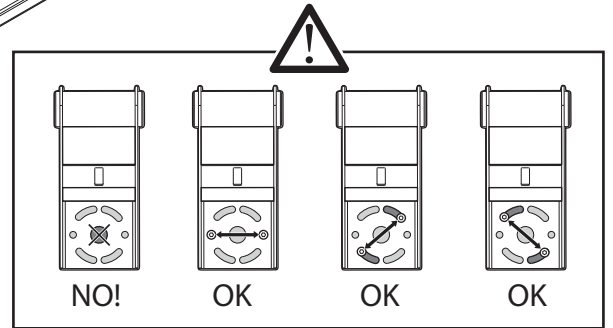

N		Q
5		3
9		6
10		6
14		1